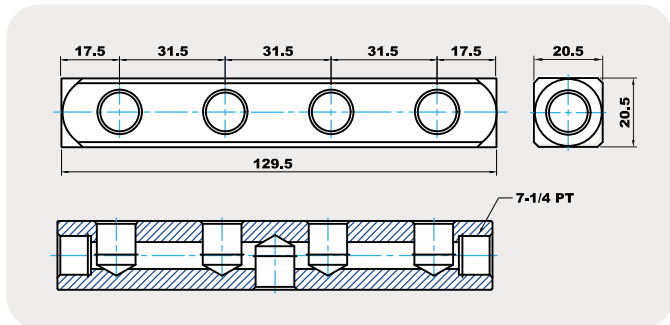

PR SHUNT BLOCK

DA-E[®]
PNEUMATIC HYDRAULIC

產品圖 PRODUCT

外觀尺寸 DIMENSIONAL DRAWING

PR-13

PR-22

PR-23

PR-24