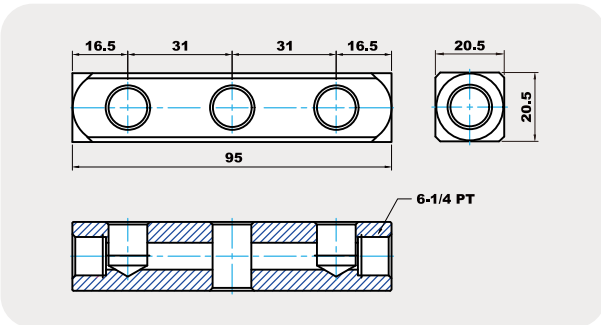

PR SHUNT BLOCK

DA-E[®]
PNEUMATIC HYDRAULIC

產品圖 PRODUCT

外觀尺寸 DIMENSIONAL DRAWING

PR-13

PR-22

PR-23

PR-24