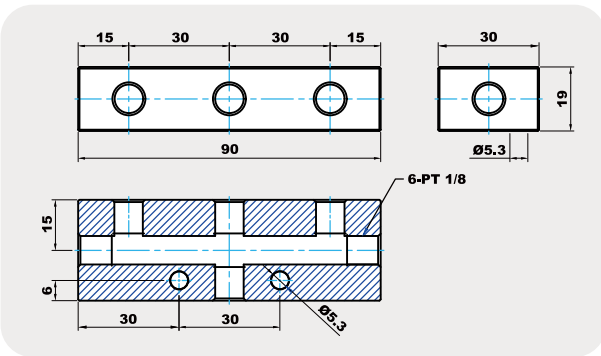

PR SHUNT BLOCK

DA-E[®]
PNEUMATIC HYDRAULIC

產品圖 PRODUCT

外觀尺寸 DIMENSIONAL DRAWING

PR-13

PR-22

PR-23

PR-24