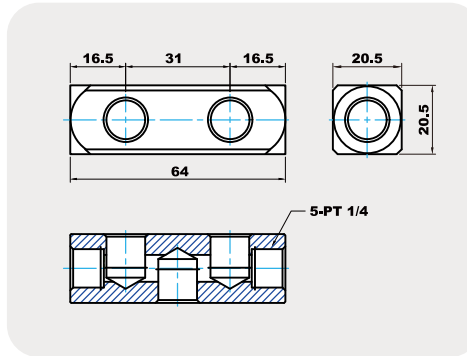

PR SHUNT BLOCK

DA-E[®]
PNEUMATIC HYDRAULIC

產品圖 PRODUCT

外觀尺寸 DIMENSIONAL DRAWING

PR-13

PR-22

PR-23

PR-24