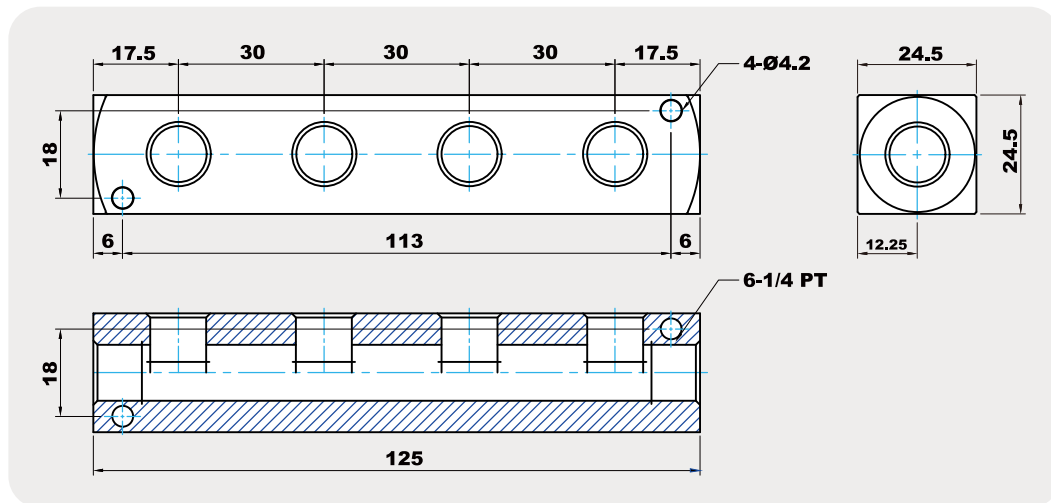

PZ SHUNT BLOCK

產品圖 / PRODUCT

外觀尺寸 / DIMENSIONAL DRAWING

PZ-22

PZ-23

PZ SHUNT BLOCK

DA-E[®]
PNEUMATIC HYDRAULIC

PZ-24