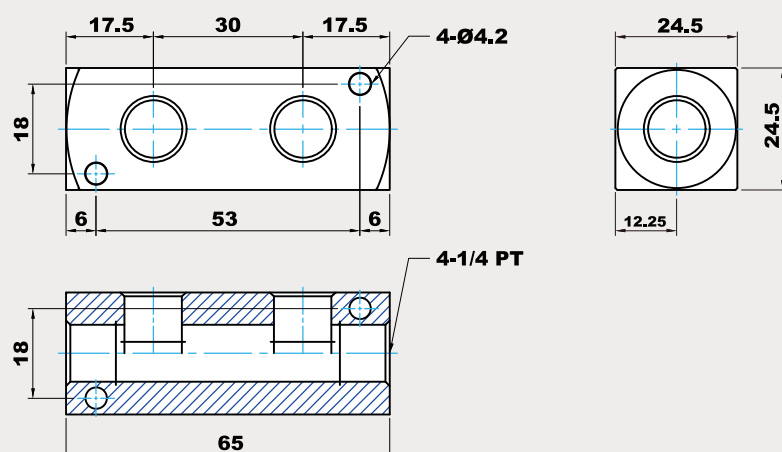

PZ SHUNT BLOCK

產品圖 / PRODUCT

外觀尺寸 / DIMENSIONAL DRAWING

PZ-22

PZ-23

PZ SHUNT BLOCK

DA-E[®]
PNEUMATIC HYDRAULIC

PZ-24