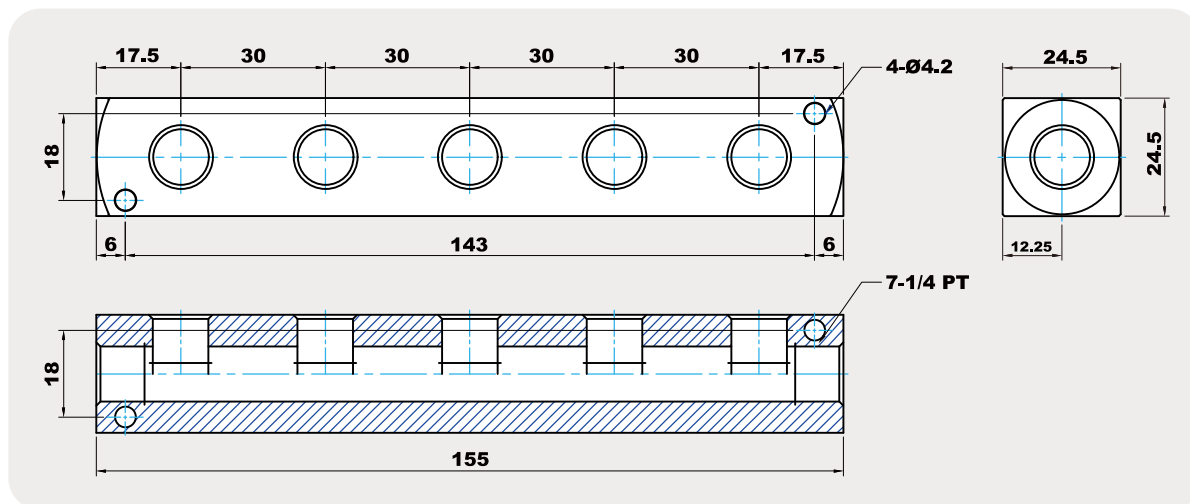

PZ SHUNT BLOCK

DA-E®
PNEUMATIC HYDRAULIC

PZ-24

PZ-25

PZ-26