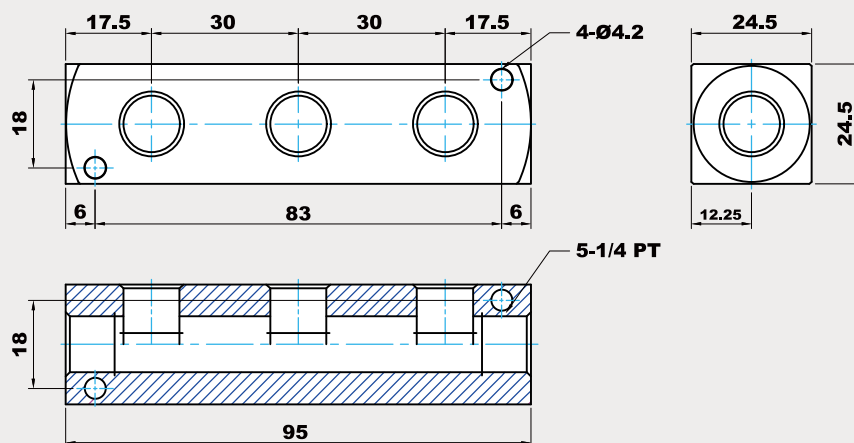

PZ SHUNT BLOCK

產品圖 / PRODUCT

外觀尺寸 / DIMENSIONAL DRAWING

PZ-22

PZ-23

PZ SHUNT BLOCK

DA-E[®]
PNEUMATIC HYDRAULIC

PZ-24